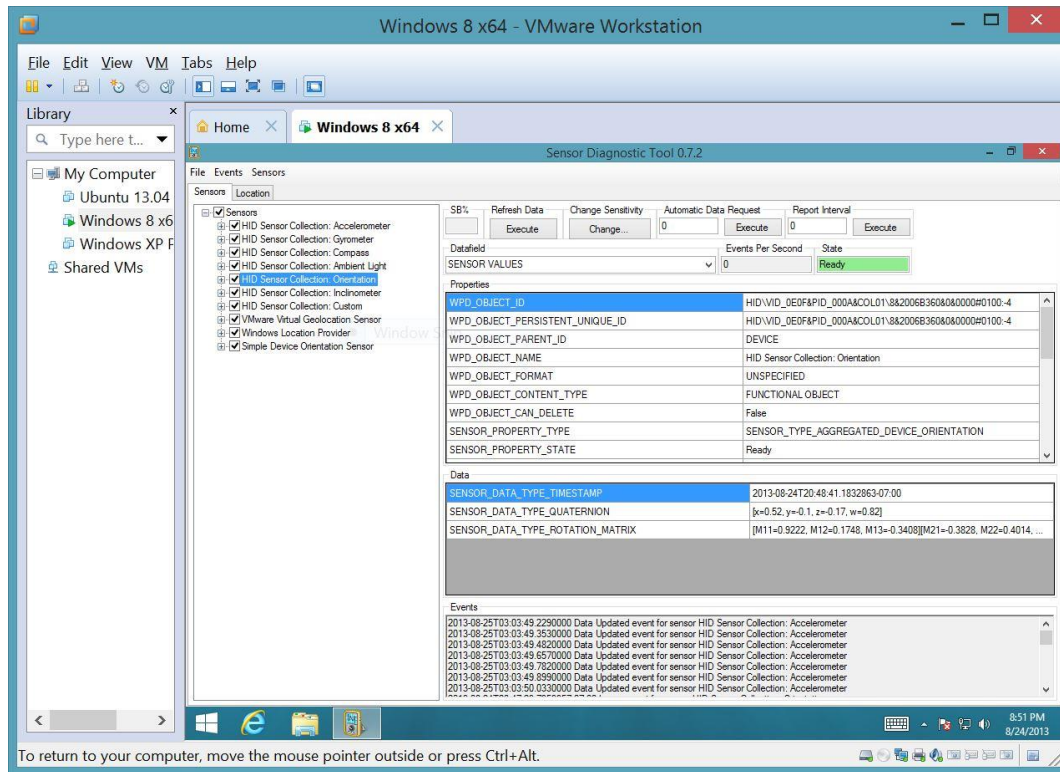

More Control

Create restricted virtual machines that can expire at a predefined date and time. When powered on, the virtual machine will query the server at specified time intervals, storing the current system time in the restricted VM's policy file as the last trusted timestamp.

A Tablet in Your Virtual Machine

Industry first to provide virtual tablet sensors that enable virtual machines to take advantage of the accelerometer, gyroscope, compass, and even the ambient light sensor when running on a tablet.