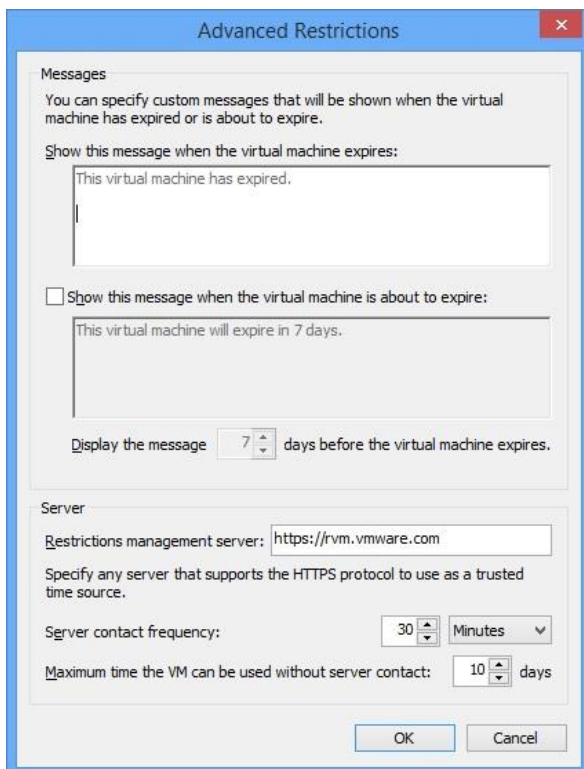

- USB3 streams support for faster file copying
- Improved application and Windows VM startup times
- SSD Pass through